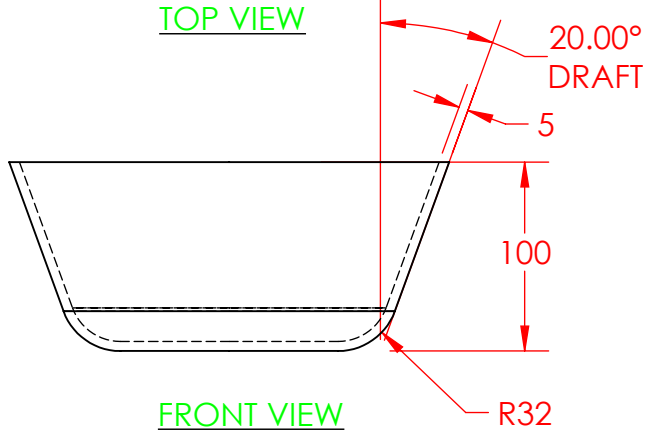

2

1

B

B

TOP VIEW

FRONT TOP RIGHT ISOMETRIC VIEW

FRONT VIEW

SHEET NOTES:

A

A

SALAD BOWL			NAME	DATE	UNITS IN MM  TOLERANCES ARE 0.010 INCHES UNLESS OTHERWISE NOTED	
			DRAWN	CSS		9/24/17
BOWL SET			CHECKED	000		000
			APPV.	000		000
VARIOUS VIEWS			PRINT DATE	9/24/2017		
SHEET	SHEET SCALE	SHEET SIZE	VERSION DATE	9/24/2017		
1	1:4	A	SHEET FILE NAME: 170924-Salad-Bowl			