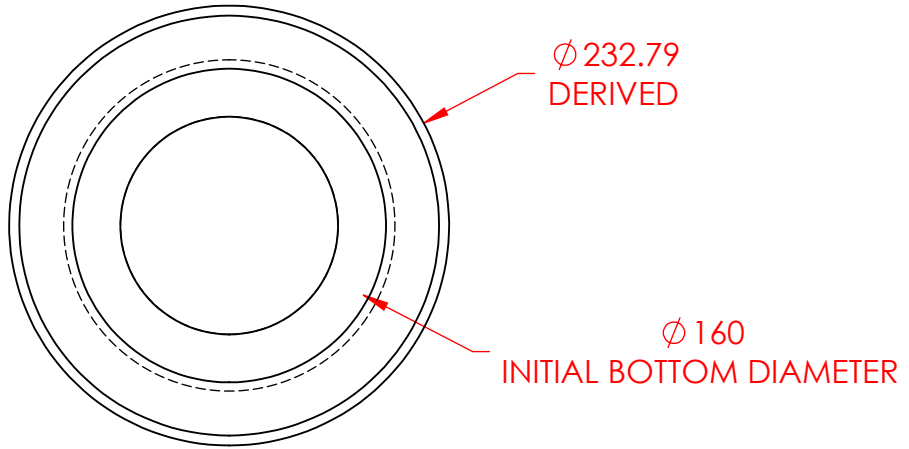

2

1

B

B

TOP VIEW

FRONT TOP RIGHT ISOMETRIC VIEW

FRONT VIEW

SHEET NOTES:

A

A

SALAD BOWL			NAME	DATE	UNITS IN MM  TOLERANCES ARE 0.010 INCHES UNLESS OTHERWISE NOTED	
			DRAWN	CSS		9/24/17
BOWL SET			CHECKED	000		000
			APPV.	000		000
VARIOUS VIEWS			PRINT DATE	9/24/2017		
SHEET	SHEET SCALE	SHEET SIZE	VERSION DATE	9/24/2017		
1	1:4	A	SHEET FILE NAME: 170924-Salad-Bowl			